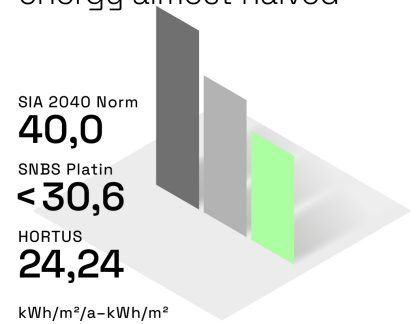

## Sustainability fact check

Half the energy consumption in operation

Without greenhouse gases in operation

Grey construction energy almost halved

Greenhouse gases reduced by one third

Above-average indoor air quality

Proportion of building materials from renewable resources

More biodiversity than a green meadow

approx. 1'855 m³ of treated rainwater per year

Comparison of standards

- **SIA 2040**  
Target value requirements for sustainable building of the Swiss Society of Engineers and Architects' Association
- **SNBS Platin**  
Quality certificate for Holistic and Sustainable Building Standard
- **HORTUS**