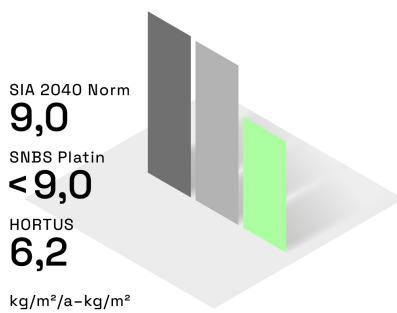

## Sustainability fact check

Half the energy consumption in operation

Without greenhouse gases in operation

Grey construction energy almost halved

Greenhouse gases reduced by one third

Above-average indoor air quality

Proportion of building materials from renewable resources

More biodiversity than a green meadow

approx. 1'855 m³ of treated rainwater per year

Comparison of standards

- **SIA 2040**  
Target value requirements for sustainable building of the Swiss Society of Engineers and Architects' Association
- **SNBS Platin**  
Quality certificate for Holistic and Sustainable Building Standard
- **HORTUS**