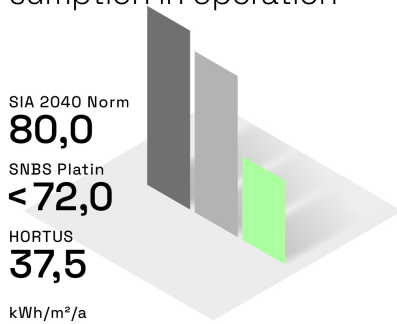

## Sustainability fact check

Half the energy consumption in operation

Without greenhouse gases in operation

Grey construction energy almost halved

Greenhouse gases reduced by one third

Above-average indoor air quality

Proportion of building materials from renewable resources

More biodiversity than a green meadow

approx. 1'855 m³ of treated rainwater per year

Comparison of standards

- **SIA 2040**  
Target value requirements for sustainable building of the Swiss Society of Engineers and Architects' Association
- **SNBS Platin**  
Quality certificate for Holistic and Sustainable Building Standard
- **HORTUS**