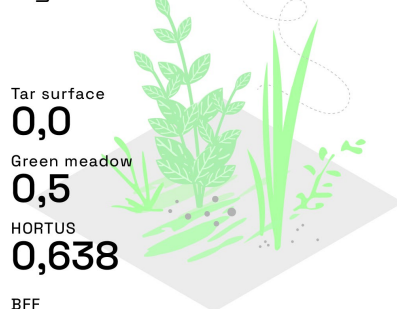

More biodiversity than a green meadow