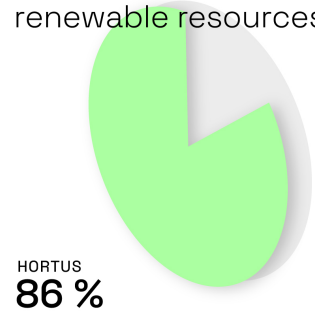

## Sustainability fact check

Half the energy consumption in operation

Without greenhouse gases in operation

Grey construction energy almost halved

Greenhouse gases reduced by one third

Above-average indoor air quality

Proportion of building materials from renewable resources

More biodiversity than a green meadow

approx. 1'855 m³ of treated rainwater per year

Comparison of standards

- **SIA 2040**  
Target value requirements for sustainable building of the Swiss Society of Engineers and Architects' Association
- **SNBS Platin**  
Quality certificate for Holistic and Sustainable Building Standard
- **HORTUS**