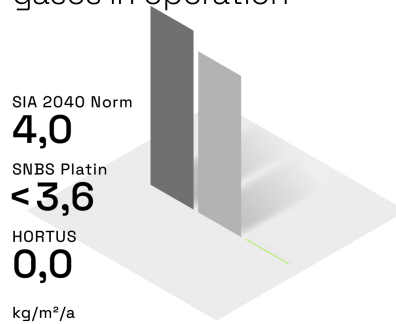

## Sustainability fact check

Half the energy consumption in operation

Without greenhouse gases in operation

Grey construction energy almost halved

Greenhouse gases reduced by one third

Above-average indoor air quality

Proportion of building materials from renewable resources

More biodiversity than a green meadow

approx. 1'855 m³ of treated rainwater per year

Comparison of standards

- **SIA 2040**  
Target value requirements for sustainable building of the Swiss Society of Engineers and Architects' Association
- **SNBS Platin**  
Quality certificate for Holistic and Sustainable Building Standard
- **HORTUS**